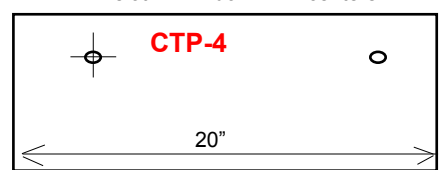

## CTP series

1" Slot 1 1/2" down 3" centers

1" slot 1 1/2" down 5" centers

1" slot 1 1/2" down 9 3/4" centers

1" slot 1 1/2" down 14" centers

6 1/2"

Stock #TP-TUBE  
1 1/8" OD stainless steel tube with flared end.  
5/16" hole for TP-Lock or TP-Clip.

Durable, sturdy, 18 gauge, type 304 stainless steel frame.  
20 gauge, 1 1/8" diameter stainless steel tube fits all rolls.  
Locks are keyed alike. Anti theft design.