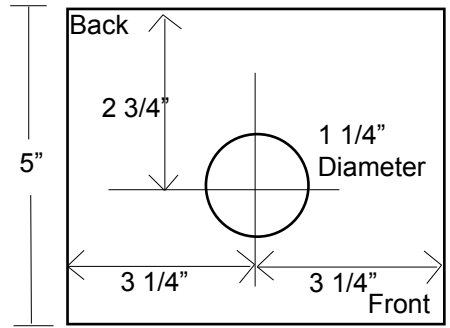

## CTP series

1" Slot 1 1/2" down 3" centers

1" slot 1 1/2" down 5" centers

1" slot 1 1/2" down 9 3/4" centers

1" slot 1 1/2" down 14" centers

6 1/2"

### Covered Toilet Paper Dispensers

LENGTH	STOCK #
1 Roll 5"	CTP-1
2 Roll 10 1/4"	CTP-2
3 Roll 15 1/2"	CTP-3
4 Roll 20"	CTP-4
Replacement Tube	TP-TUBE
Master Lock® #510 (keyed alike)	TP-LOCK
Snap Ring	TP-CLIP

Stock #TP-TUBE  
1 1/8" OD stainless steel tube with flared end.  
5/16" hole for TP-Lock or TP-Clip.

Durable, sturdy, 18 gauge, type 304 stainless steel frame.  
20 gauge, 1 1/8" diameter stainless steel tube fits all rolls.  
Locks are keyed alike. Anti theft design.