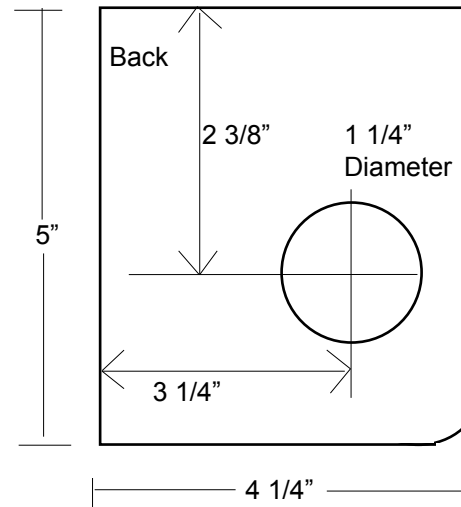

Stainless Steel Paper Dispenser Systems

TP series

1" Slot 1 1/2" down 3" centers

1" slot 1 1/2" down 5" centers

1" slot 1 1/2" down 9 3/4" centers

1" slot 1 1/2" down 14" centers

Toilet Paper Dispensers

LENGTH	STOCK #
1 Roll 5"	TP-1
2 Roll 10 5/8"	TP-2
3 Roll 15 5/8"	TP-3
4 Roll 20"	TP-4
Replacement Tube	TP-TUBE
Master Lock® #510 (keyed alike)	TP-LOCK
Snap Ring	TP-CLIP

Stock #TPTUBE
1 1/8" OD stainless steel tube with flared end. 5/16" hole for TP-Lock or TP-Clip

Durable, sturdy, 18 gauge, type 304 stainless steel frame, 20 gauge, 1 1/8" diameter stainless steel tube fits all rolls.