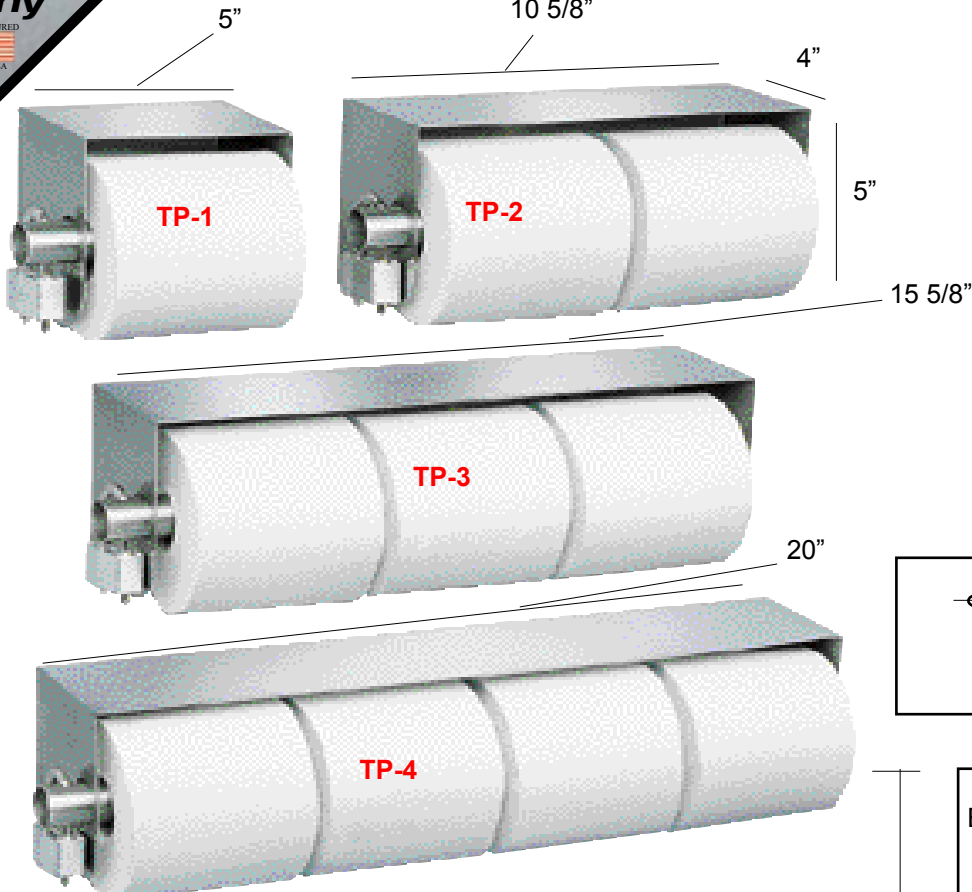

Stainless Steel Paper Dispenser Systems

TP series

1" Slot 1 1/2" down 3" centers

1" slot 1 1/2" down 5" centers

1" slot 1 1/2" down 9 3/4" centers

1" slot 1 1/2" down 14" centers

Toilet Paper Dispensers

LENGTH	STOCK #
1 Roll 5"	TP-1
2 Roll 10 5/8"	TP-2
3 Roll 15 5/8"	TP-3
4 Roll 20"	TP-4
Replacement Tube	TP-TUBE
Master Lock® #510 (keyed alike)	TP-LOCK
Snap Ring	TP-CLIP

Stock #TPTUBE
1 1/8" OD stainless steel tube with flared end. 5/16" hole for TP-Lock or TP-Clip

Durable, sturdy, 18 gauge, type 304 stainless steel frame, 20 gauge, 1 1/8" diameter stainless steel tube fits all rolls.

Locks are keyed alike. Anti theft design.

Lock and Clips sold separately

Stock #TP-CLIP

Stock #TP-LOCK (keyed alike) Master Locks®

ROYCE ROLLS RINGER COMPANY

Grand Rapids, Michigan Since 1925 ALL PRODUCTS GUARANTEED 10 YEARS
TOLL FREE 1-800-253-9638 FAX 616-361-5976 www.RoyceRolls.net